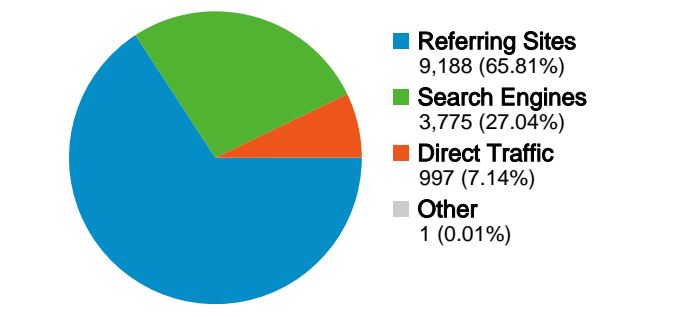

Traffic Sources Overview

Content Overview

Pages	Pageviews	% Pageviews
/	2,511	11.42%
/archives/812	1,418	6.45%
/archives/852	504	2.29%
/archives/937	494	2.25%
/archives/630	305	1.39%