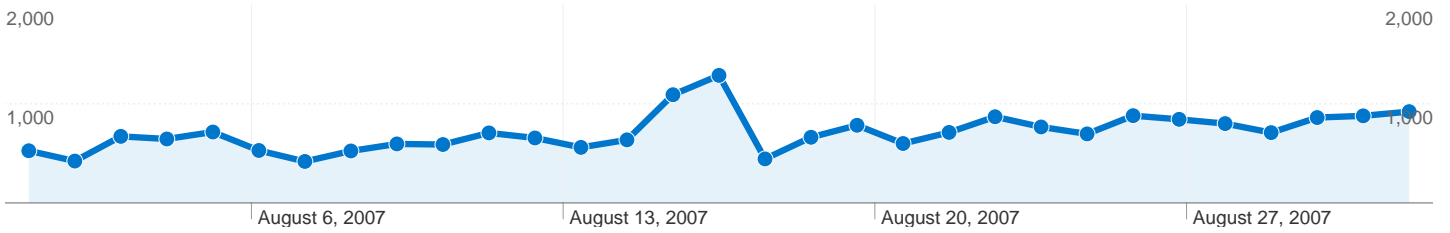

Site Usage

13,961 Visits

75.74% Bounce Rate

21,990 Pageviews

00:07:47 Avg. Time on Site

1.58 Pages/Visit

49.65% % New Visits

Visitors Overview

13,961 Visits

7,456 Absolute Unique Visitors

21,990 Pageviews

1.58 Average Pageviews

00:07:47 Time on Site

75.74% Bounce Rate

49.72% New Visits

Technical Profile

Traffic Sources Overview

Aug 1, 2007 - Aug 31, 2007

All traffic sources sent a total of 13,961 visits

-  7.14% Direct Traffic
-  65.81% Referring Sites
-  27.04% Search Engines

Top Traffic Sources

Sources	Visits	% visits	Keywords	Visits	% visits
animenano.com (referral)	4,711	33.74%	claymore 20	864	22.89%
google (organic)	3,689	26.42%	lucky star wallpaper	130	3.44%
antenna.animeblogger.net	2,358	16.89%	claymore 21	124	3.28%
(direct) ((none))	997	7.14%	claymore galatea number	116	3.07%
images.google.com (referral)	323	2.31%	anime diet	65	1.72%

13,961 visits came from 100 countries/territories

Site Usage

Country/Territory	Visits	Pages/Visit	Avg. Time on Site	% New Visits	Bounce Rate
United States	5,993	1.60	00:07:09	51.41%	75.77%
Canada	1,091	1.53	00:04:56	51.05%	77.64%
United Kingdom	648	1.49	00:07:39	48.77%	74.85%
Singapore	597	1.41	00:07:49	52.26%	79.56%
Japan	521	1.50	00:04:43	36.08%	79.08%
Australia	501	1.27	00:04:58	45.51%	80.84%
Malaysia	417	1.32	00:04:45	34.77%	78.42%
France	387	1.51	00:03:13	42.64%	74.16%
Germany	382	1.61	00:05:15	61.78%	74.35%
Philippines	356	1.32	00:04:49	49.16%	82.30%