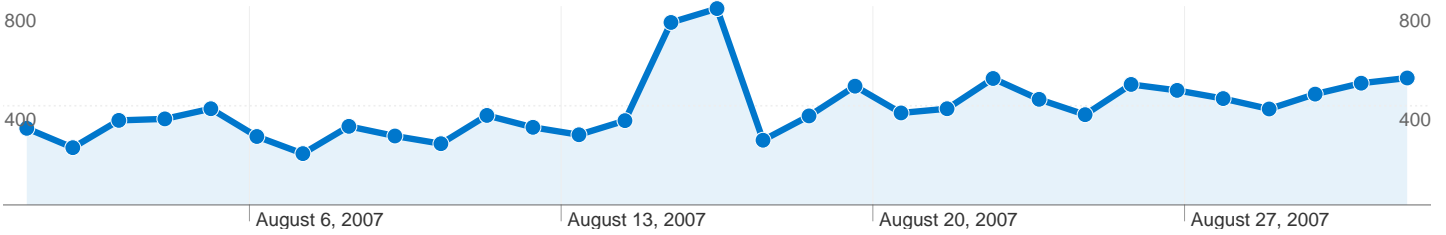

7,456 people visited this site

13,961 Visits

7,456 Absolute Unique Visitors

21,990 Pageviews

1.58 Average Pageviews

00:07:47 Time on Site

75.74% Bounce Rate

49.72% New Visits

Technical Profile

Browser	Visits	% visits	Connection Speed	Visits	% visits
Firefox	8,767	62.80%	DSL	4,958	35.51%
Internet Explorer	3,587	25.69%	Cable	4,468	32.00%
Opera	719	5.15%	Unknown	3,362	24.08%
Safari	443	3.17%	T1	634	4.54%
Mozilla	342	2.45%	Dialup	459	3.29%