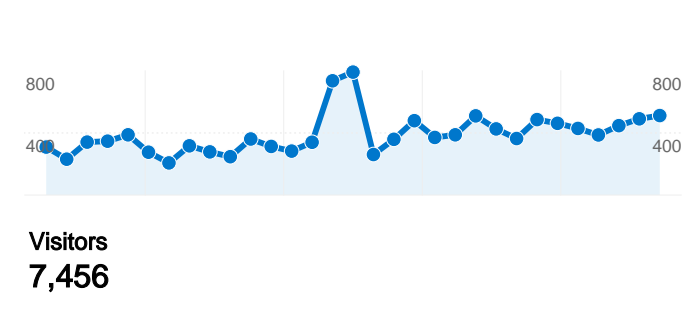

Site Usage

13,961 Visits

75.74% Bounce Rate

21,990 Pageviews

00:07:47 Avg. Time on Site

1.58 Pages/Visit

49.65% % New Visits

Visitors Overview

13,961 Visits

7,456 Absolute Unique Visitors

21,990 Pageviews

1.58 Average Pageviews

00:07:47 Time on Site

75.74% Bounce Rate

49.72% New Visits

Technical Profile

13,961 visits came from 100 countries/territories

Site Usage

Country/Territory	Visits	Pages/Visit	Avg. Time on Site	% New Visits	Bounce Rate
United States	5,993	1.60	00:07:09	51.41%	75.77%
Canada	1,091	1.53	00:04:56	51.05%	77.64%
United Kingdom	648	1.49	00:07:39	48.77%	74.85%
Singapore	597	1.41	00:07:49	52.26%	79.56%
Japan	521	1.50	00:04:43	36.08%	79.08%
Australia	501	1.27	00:04:58	45.51%	80.84%
Malaysia	417	1.32	00:04:45	34.77%	78.42%
France	387	1.51	00:03:13	42.64%	74.16%
Germany	382	1.61	00:05:15	61.78%	74.35%
Philippines	356	1.32	00:04:49	49.16%	82.30%

Pages on this site were viewed a total of 21,990 times

21,990 Pageviews

18,460 Unique Views

75.74% Bounce Rate

Top Content

Pages	Pageviews	% Pageviews
/	2,511	11.42%
/archives/812	1,418	6.45%
/archives/852	504	2.29%
/archives/937	494	2.25%
/archives/630	305	1.39%