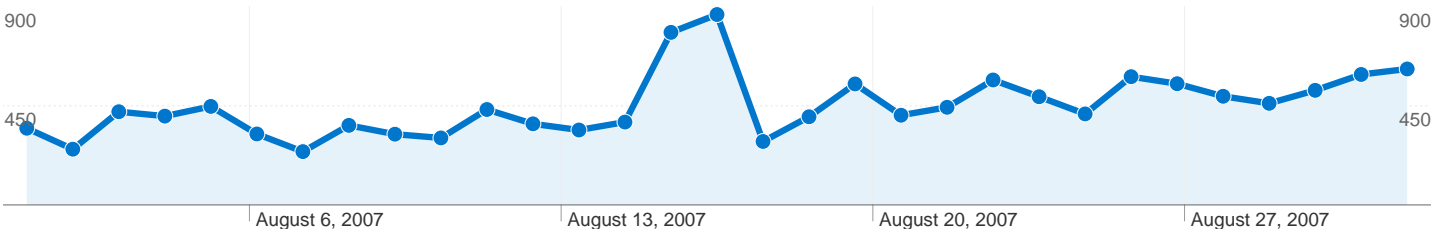

Traffic Sources Overview

Aug 1, 2007 - Aug 31, 2007

All traffic sources sent a total of 13,961 visits

- 7.14% Direct Traffic
- 65.81% Referring Sites
- 27.04% Search Engines