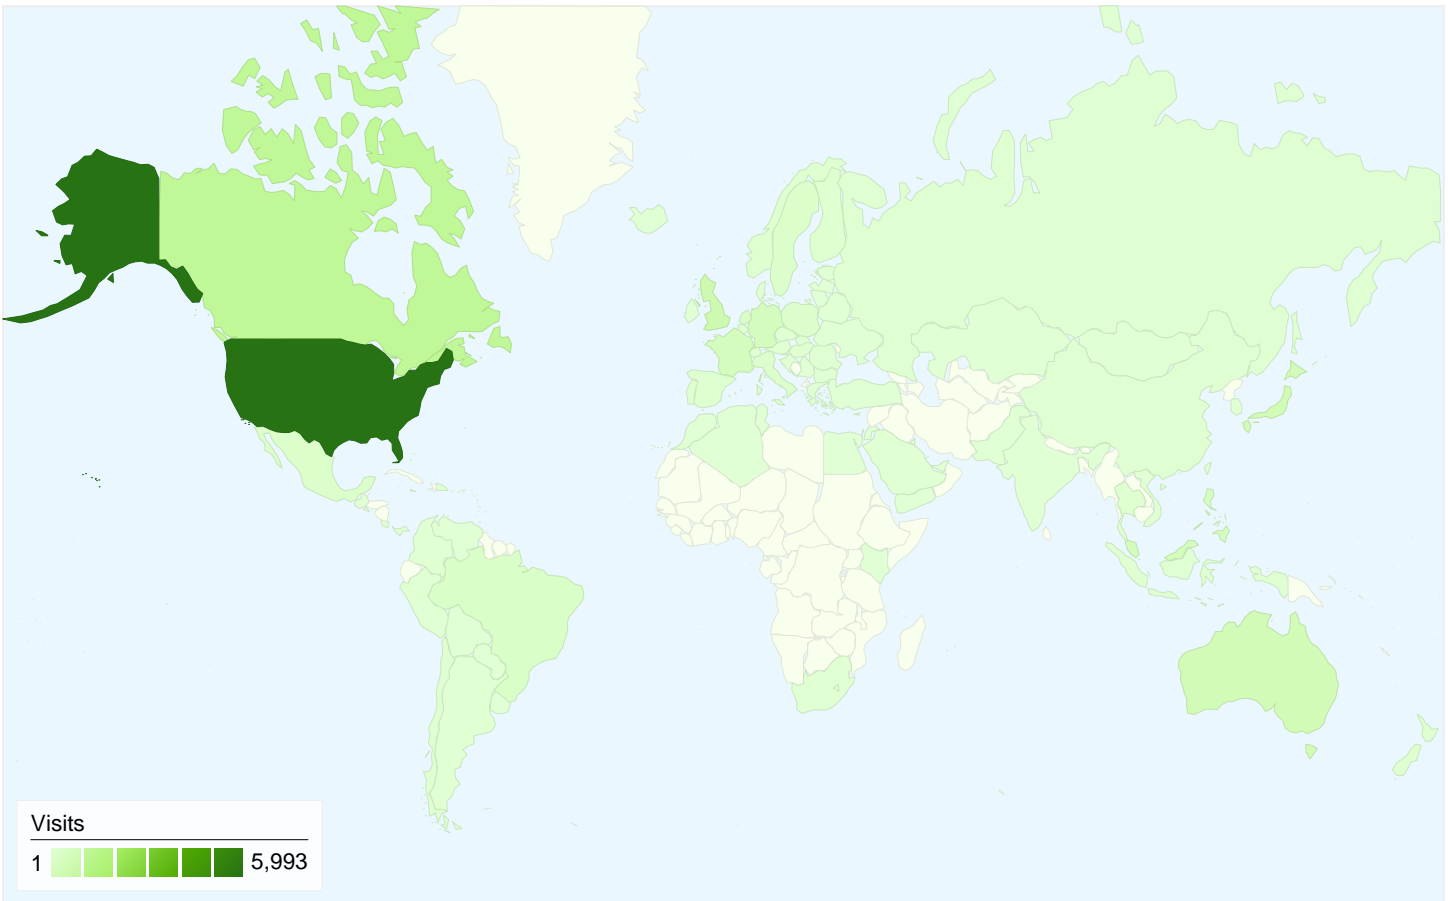

Traffic Sources Overview

Aug 1, 2007 - Aug 31, 2007

All traffic sources sent a total of 13,961 visits

-  7.14% Direct Traffic
-  65.81% Referring Sites
-  27.04% Search Engines

Top Traffic Sources

Sources	Visits	% visits	Keywords	Visits	% visits
animenano.com (referral)	4,711	33.74%	claymore 20	864	22.89%
google (organic)	3,689	26.42%	lucky star wallpaper	130	3.44%
antenna.animeblogger.net	2,358	16.89%	claymore 21	124	3.28%
(direct) ((none))	997	7.14%	claymore galatea number	116	3.07%
images.google.com (referral)	323	2.31%	anime diet	65	1.72%

13,961 visits came from 100 countries/territories

Site Usage

Country/Territory	Visits	Pages/Visit	Avg. Time on Site	% New Visits	Bounce Rate
United States	5,993	1.60	00:07:09	51.41%	75.77%
Canada	1,091	1.53	00:04:56	51.05%	77.64%
United Kingdom	648	1.49	00:07:39	48.77%	74.85%
Singapore	597	1.41	00:07:49	52.26%	79.56%
Japan	521	1.50	00:04:43	36.08%	79.08%
Australia	501	1.27	00:04:58	45.51%	80.84%
Malaysia	417	1.32	00:04:45	34.77%	78.42%
France	387	1.51	00:03:13	42.64%	74.16%
Germany	382	1.61	00:05:15	61.78%	74.35%
Philippines	356	1.32	00:04:49	49.16%	82.30%

Pages on this site were viewed a total of 21,990 times

21,990 Pageviews

18,460 Unique Views

75.74% Bounce Rate

Top Content

Pages	Pageviews	% Pageviews
/	2,511	11.42%
/archives/812	1,418	6.45%
/archives/852	504	2.29%
/archives/937	494	2.25%
/archives/630	305	1.39%