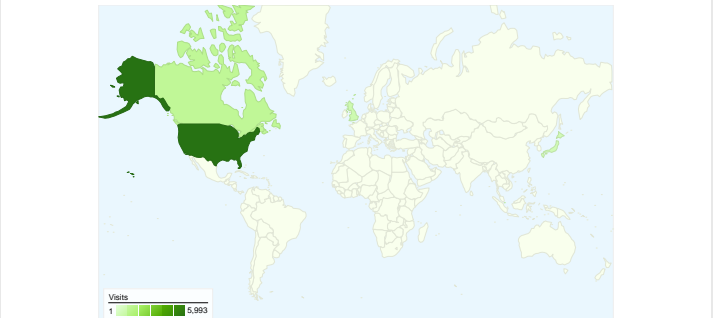

Site Usage

13,961 Visits

75.74% Bounce Rate

21,990 Pageviews

00:07:47 Avg. Time on Site

1.58 Pages/Visit

49.65% % New Visits

Visitors Overview

Map Overlay world

Traffic Sources Overview

Content Overview

Pages	Pageviews	% Pageviews
/	2,511	11.42%
/archives/812	1,418	6.45%
/archives/852	504	2.29%
/archives/937	494	2.25%
/archives/630	305	1.39%

7,456 people visited this site

13,961 visits came from 100 countries/territories

Site Usage

Country/Territory	Visits	Pages/Visit	Avg. Time on Site	% New Visits	Bounce Rate
United States	5,993	1.60	00:07:09	51.41%	75.77%
Canada	1,091	1.53	00:04:56	51.05%	77.64%
United Kingdom	648	1.49	00:07:39	48.77%	74.85%
Singapore	597	1.41	00:07:49	52.26%	79.56%
Japan	521	1.50	00:04:43	36.08%	79.08%
Australia	501	1.27	00:04:58	45.51%	80.84%
Malaysia	417	1.32	00:04:45	34.77%	78.42%
France	387	1.51	00:03:13	42.64%	74.16%
Germany	382	1.61	00:05:15	61.78%	74.35%
Philippines	356	1.32	00:04:49	49.16%	82.30%

Pages on this site were viewed a total of 21,990 times

21,990 Pageviews

18,460 Unique Views

75.74% Bounce Rate

Top Content

Pages	Pageviews	% Pageviews
/	2,511	11.42%
/archives/812	1,418	6.45%
/archives/852	504	2.29%
/archives/937	494	2.25%
/archives/630	305	1.39%