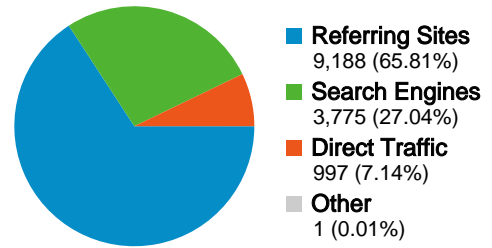

Browser	Visits	% visits	Connection Speed	Visits	% visits
Firefox	8,767	62.80%	DSL	4,958	35.51%
Internet Explorer	3,587	25.69%	Cable	4,468	32.00%
Opera	719	5.15%	Unknown	3,362	24.08%
Safari	443	3.17%	T1	634	4.54%
Mozilla	342	2.45%	Dialup	459	3.29%

Traffic Sources Overview

Aug 1, 2007 - Aug 31, 2007

All traffic sources sent a total of 13,961 visits

-  7.14% Direct Traffic
-  65.81% Referring Sites
-  27.04% Search Engines

Top Traffic Sources

Sources	Visits	% visits	Keywords	Visits	% visits
animenano.com (referral)	4,711	33.74%	claymore 20	864	22.89%
google (organic)	3,689	26.42%	lucky star wallpaper	130	3.44%
antenna.animeblogger.net	2,358	16.89%	claymore 21	124	3.28%
(direct) ((none))	997	7.14%	claymore galatea number	116	3.07%
images.google.com (referral)	323	2.31%	anime diet	65	1.72%

13,961 visits came from 100 countries/territories

Site Usage

Country/Territory	Visits	Pages/Visit	Avg. Time on Site	% New Visits	Bounce Rate
United States	5,993	1.60	00:07:09	51.41%	75.77%
Canada	1,091	1.53	00:04:56	51.05%	77.64%
United Kingdom	648	1.49	00:07:39	48.77%	74.85%
Singapore	597	1.41	00:07:49	52.26%	79.56%
Japan	521	1.50	00:04:43	36.08%	79.08%
Australia	501	1.27	00:04:58	45.51%	80.84%
Malaysia	417	1.32	00:04:45	34.77%	78.42%
France	387	1.51	00:03:13	42.64%	74.16%
Germany	382	1.61	00:05:15	61.78%	74.35%
Philippines	356	1.32	00:04:49	49.16%	82.30%